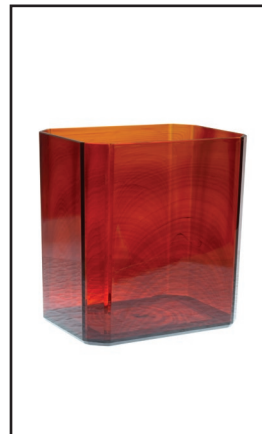

Facet Collection 8 Qt. Rectangular Wastebasket

SKU: SMF100

Length: 9 1/2"

Width: 7"

Height: 10"

6 per Case

Color: Amber, Black, Ocean Sea Glass, Smoke, White